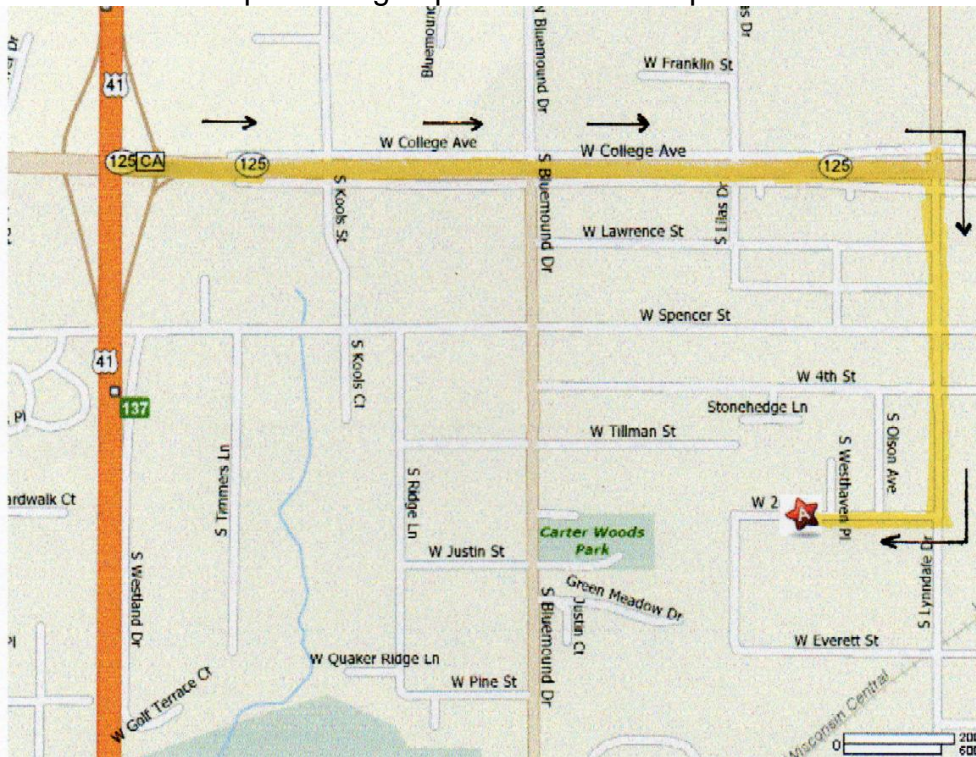

# MODEL TRAIN SWAP MEET

SPONSORED BY

PAPER VALLEY MODEL

SATURDAY MARCH 14, 2015  
10.00 AM TO 3:00 PM

*NATIONAL GUARD ARMORY  
2801 W SECOND ST APPLETON, WI.*

*Home Layout Tours- Saturday March 14, 2014 1 pm - 6.30 pm  
Maps and sign up available at swap meet*